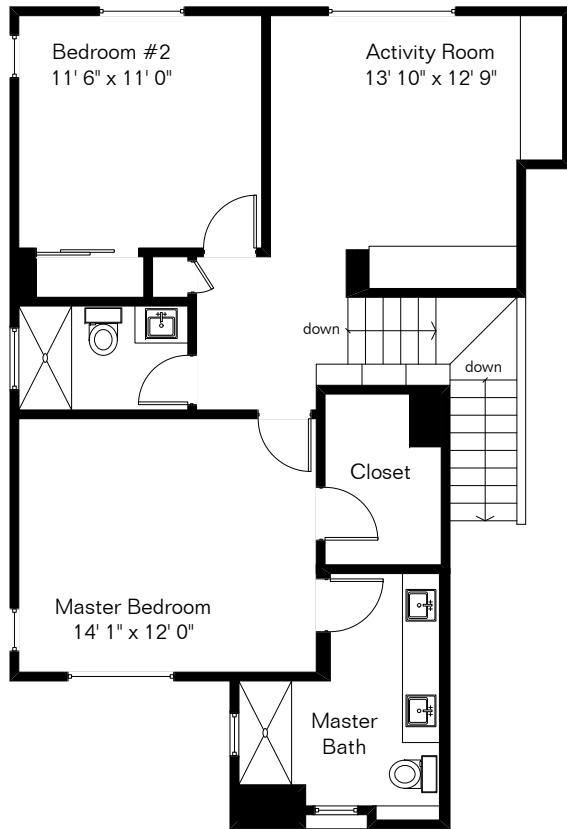

The square footages and room size information are deemed to be reliable but are not guaranteed and should be independently verified. This drawing is for marketing purposes only.

# 2925 E Racquet Court

Site Visit June 2021

0 ft. 6 ft. 10 ft. 20 ft.

Copyright 2021 Floor Plans First! LLC  
All Rights Reserved.

Living Area 1,657 Sq Ft  
Garage 442 Sq Ft

Floor Plans First!  
See the Floor Plan First!  
FloorPlansFirst.com  
(520) 881-1500