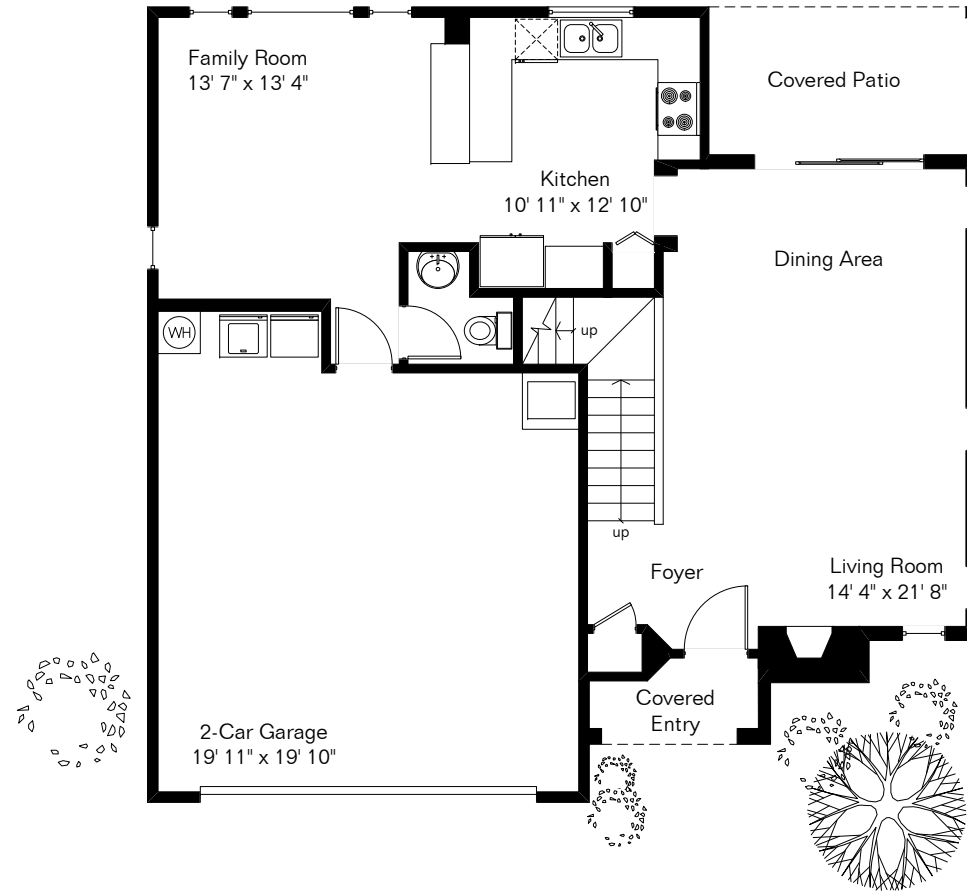

The square footages and room size information are deemed to be reliable but are not guaranteed and should be independently verified. This drawing is for marketing purposes only.

# 2925 E Racquet Court

Site Visit June 2021

0 ft. 6 ft. 10 ft. 20 ft.

Copyright 2021 Floor Plans First! LLC  
All Rights Reserved.

Living Area 1,657 Sq Ft  
Garage 442 Sq Ft

Floor Plans First!  
See the Floor Plan First!  
FloorPlansFirst.com  
(520) 881-1500